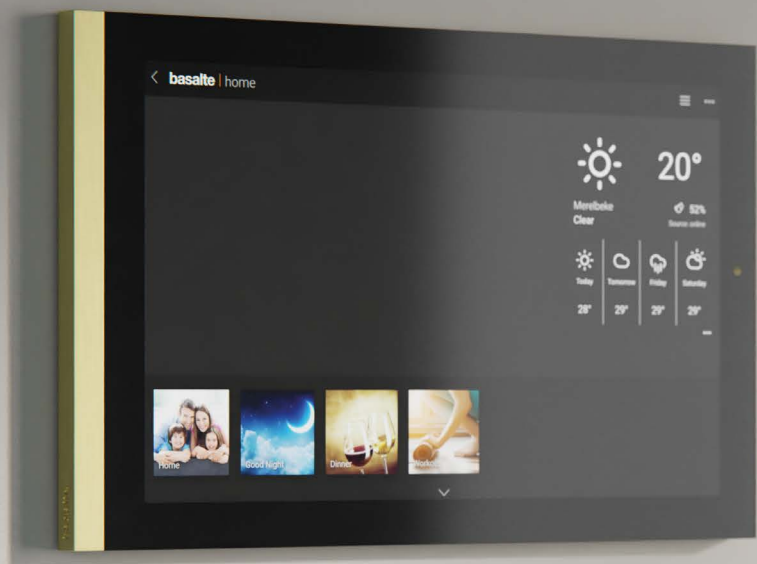

lena
brushed brass