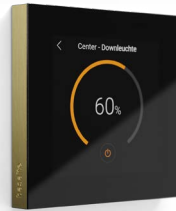

brushed brass