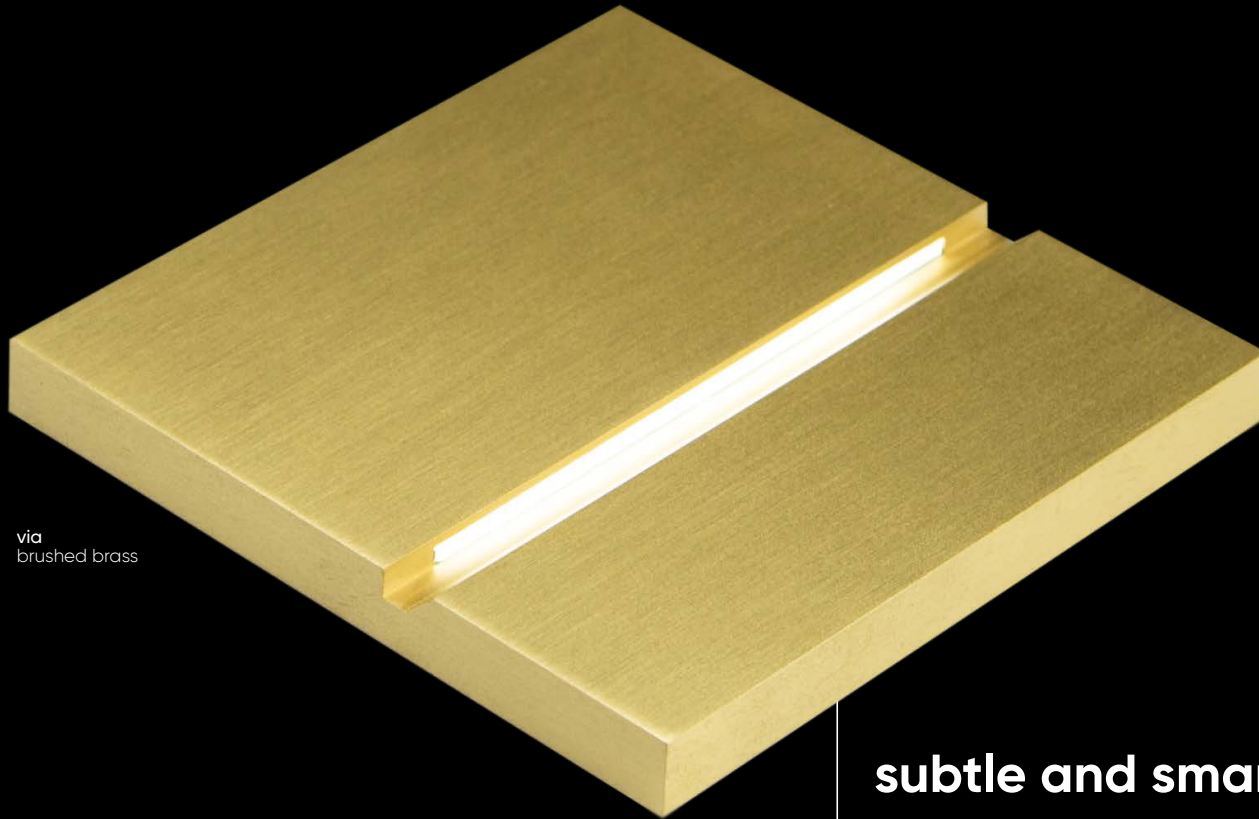

frame 3-gang
fer forgé grey

frame 4-gang
brushed nickel

frame 5-gang
brushed brass

via
brushed black

VIA

a subtle walkway light

Via subtly illuminates the floor to help you navigate through your house. It has the same form factor and high-end finishes as our full range to beautifully blend with any interior.