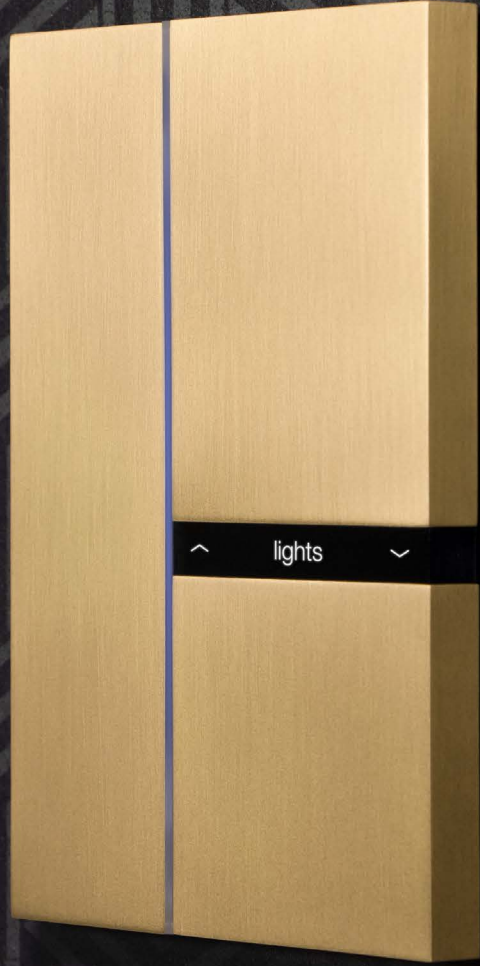

fer forgé rosé

fibonacci
brushed brass

Fibonacci collection

2-button

aluminium collection

brushed aluminium

brushed volcanic grey

classic collection