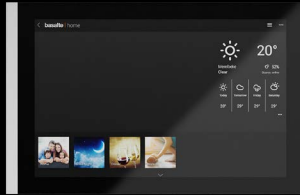

key features

Lena

for Basalte Home

- 256 x 165 x 12 mm
- 10,1" full HD touch display
- 802.3af PoE powered
- camera for intercom between rooms
- microphone for door phone communication
- install on 1-gang EU or US wall box

Miro

for Basalte Home

- 240 x 41 x 15 mm
- 2" super black touch display
- precision machined from a single piece of aluminium
- laser engraved aluminium buttons
- ergonomic feel and slim design
- wireless Qi charging